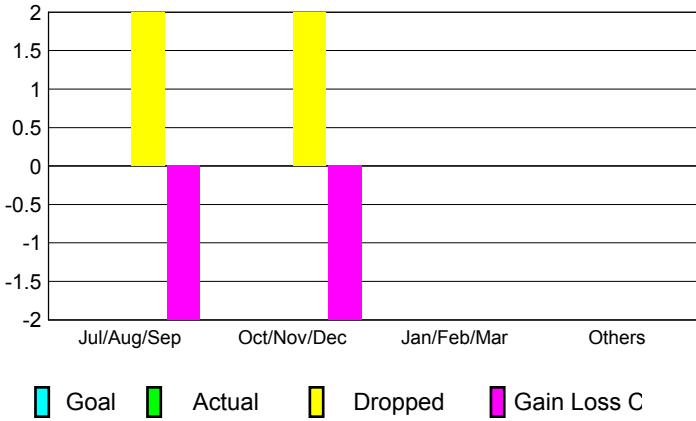

GMT: **Gary Fry**

Location: **MINNESOTA**

GMT CA: **1**

CLUBS

Month	New Club Goal	Actual New Clubs	Actual Dropped Clubs	Gain/Loss of Clubs
2012-2013				
Jul/Aug/Sep	0	0	2	-2
Oct/Nov/Dec	0	0	2	-2
Jan/Feb/Mar	0	0	0	0
Apr/May/June	0	0	0	0
Totals	0	0	4	-4

Club Results 2012-2013
Goal, New, Dropped, Gain/Loss

MEMBERSHIP

Month	Net Memb Goal	Actual New Memb	Actual Dropped Memb	Gain/Loss of Memb
2012-2013				
Jul/Aug/Sep	4	18	40	-22
Oct/Nov/Dec	4	25	68	-43
Jan/Feb/Mar	4	27	27	0
Apr/May/June	4	12	35	-23
Totals	16	82	170	-88