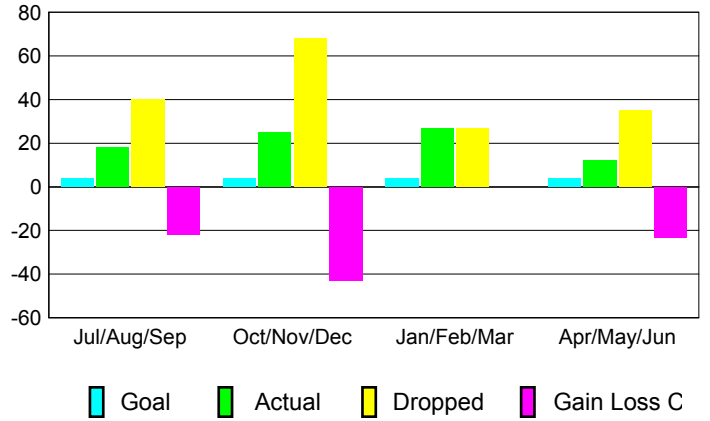

Membership Results 2012-2013
Goal, New, Dropped, Gain/Loss